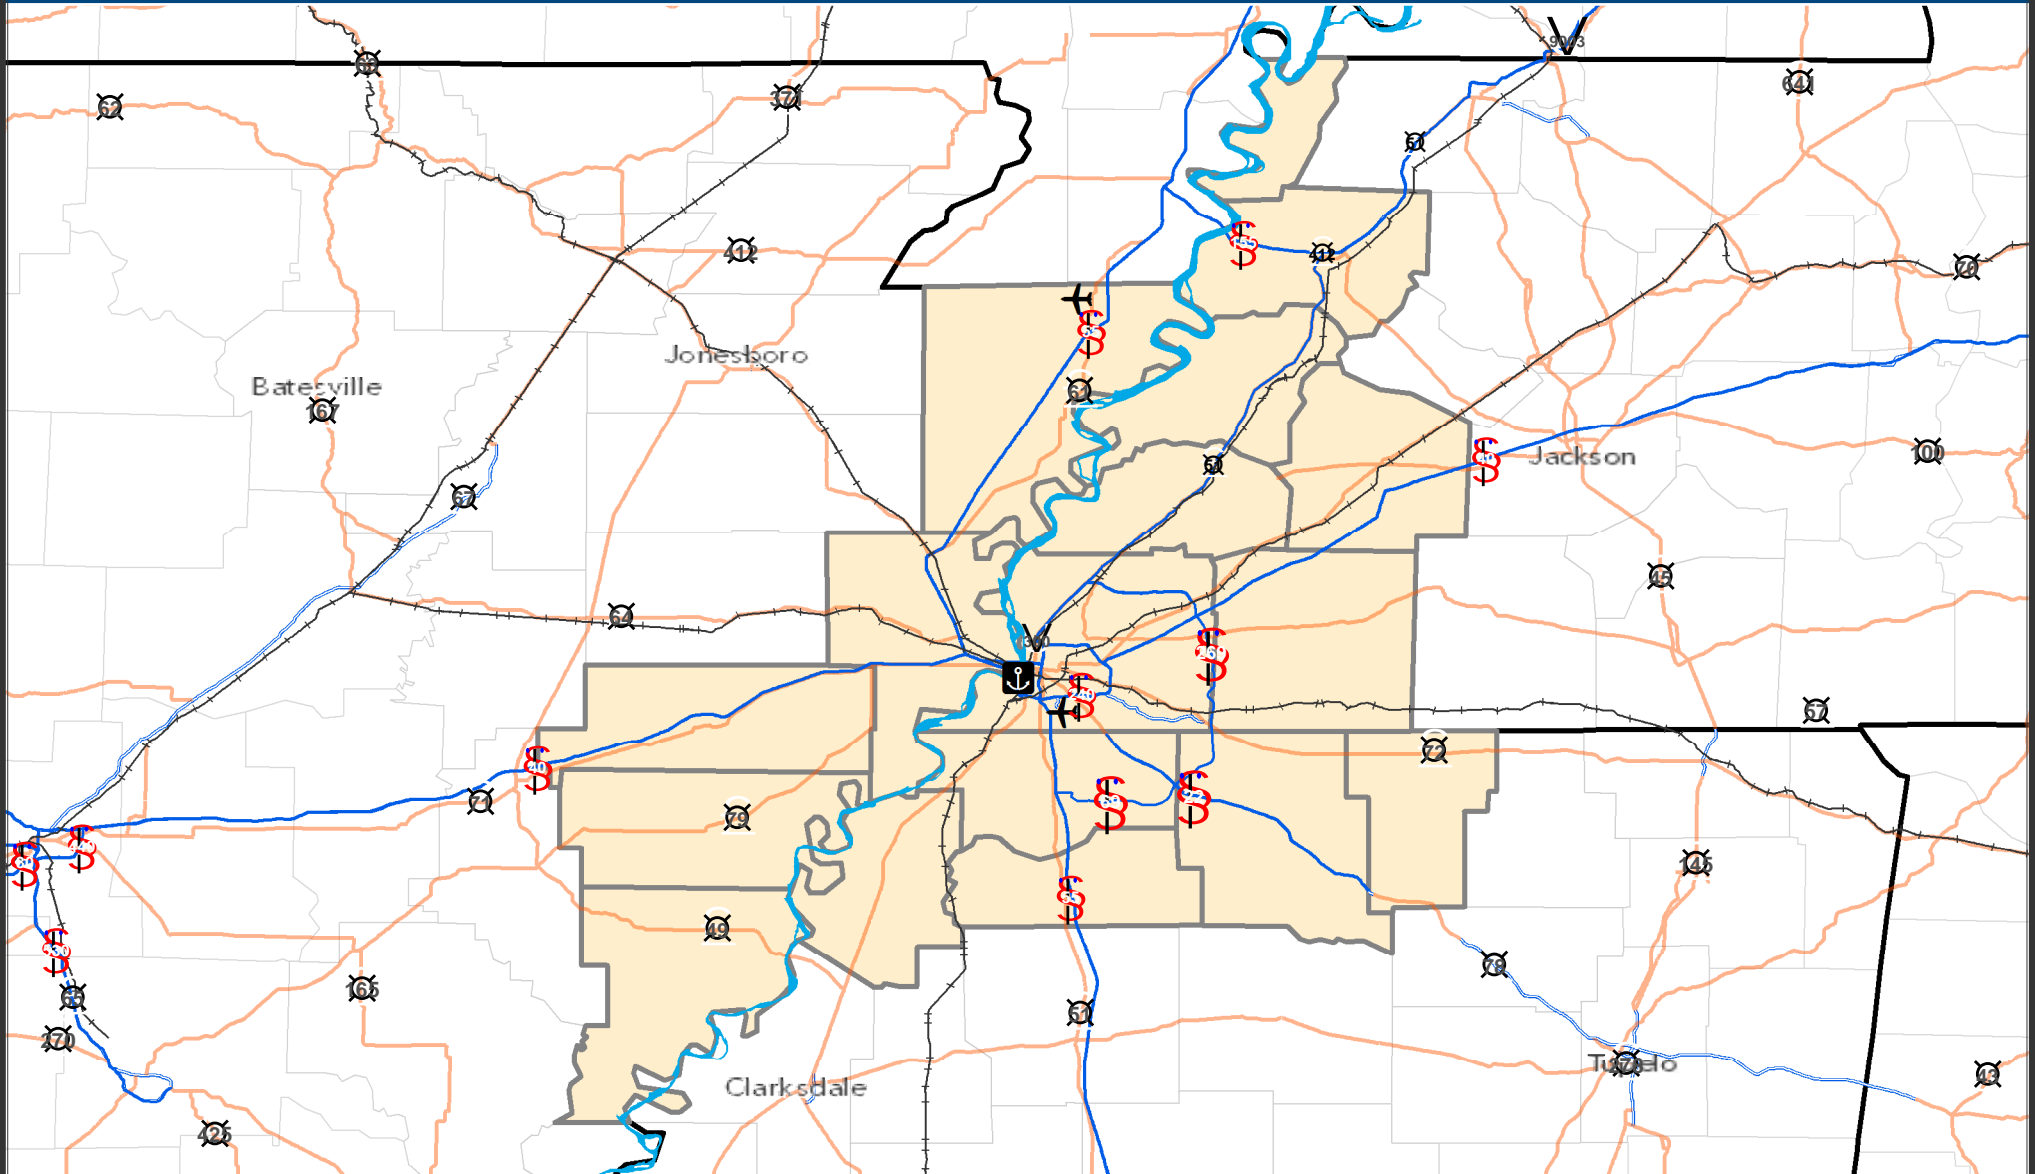

# Memphis Regional Infrastructure

GREATER MEMPHIS CHAMBER

Map Created Wednesday, May 27, 2015

By: GMC Research Department

0 10 20 40  
Miles