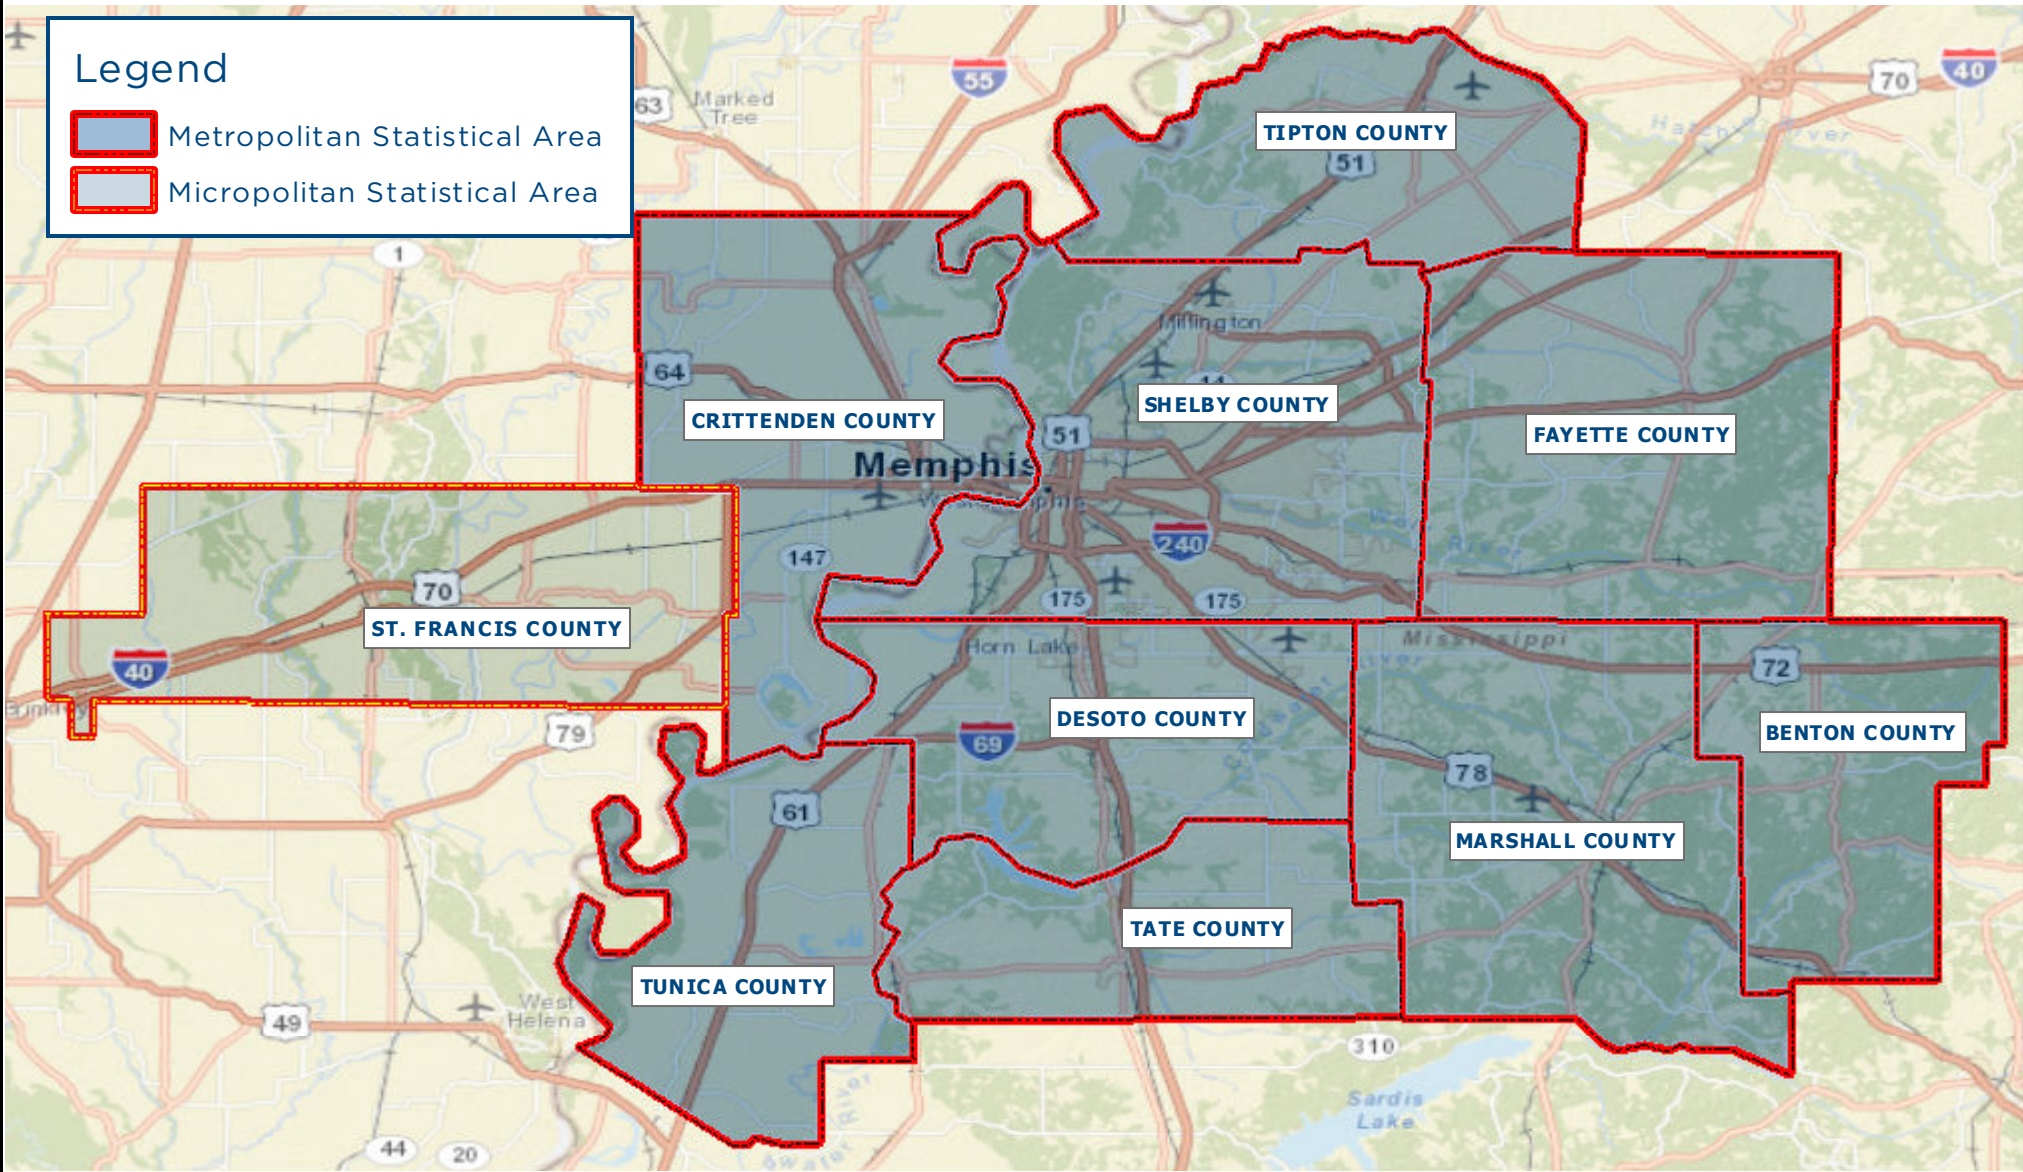

# Memphis - Forrest City, TN-MS-AR

Core Base Statistical Area

## Legend

-  Metropolitan Statistical Area
-  Micropolitan Statistical Area

Greater Memphis Chamber

Map Created Thursday, August 08, 2013

By: GMC Research Department

0 4.25 8.5 17 Miles